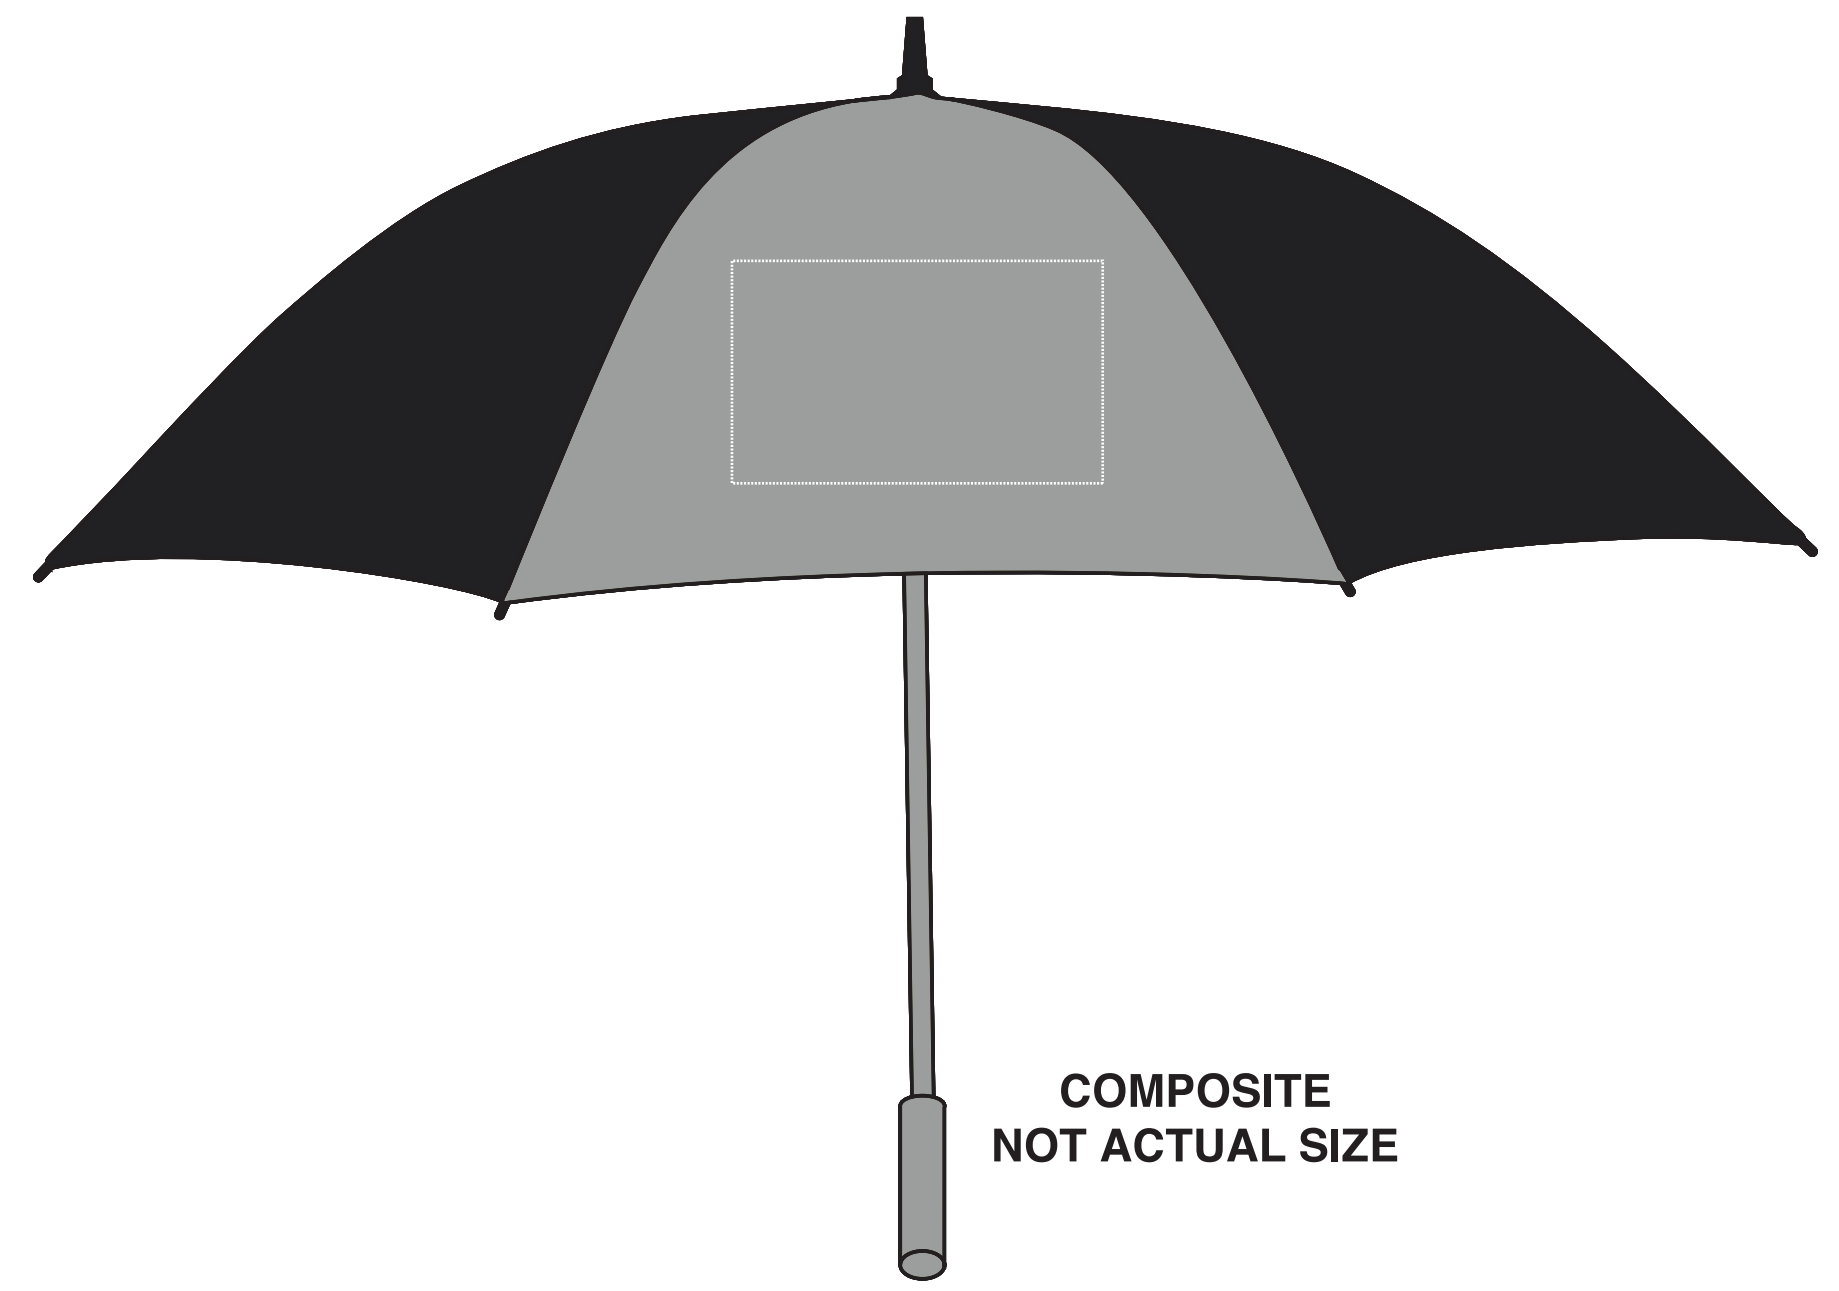

F.P.O.

**COMPOSITE
NOT ACTUAL SIZE**

Dashed Line For Imprint Area Only, Will Not Print.

1"	Artist/Date:	Item # : 4125	Proofing:
0.5"	Order #:	Imprint Size : 10" W x 6" H	
	Ship Date:	Imprint Type : Standard Silk-Screen	
	Imprint Color:	Transfer Colors	
0"	Item Color:		